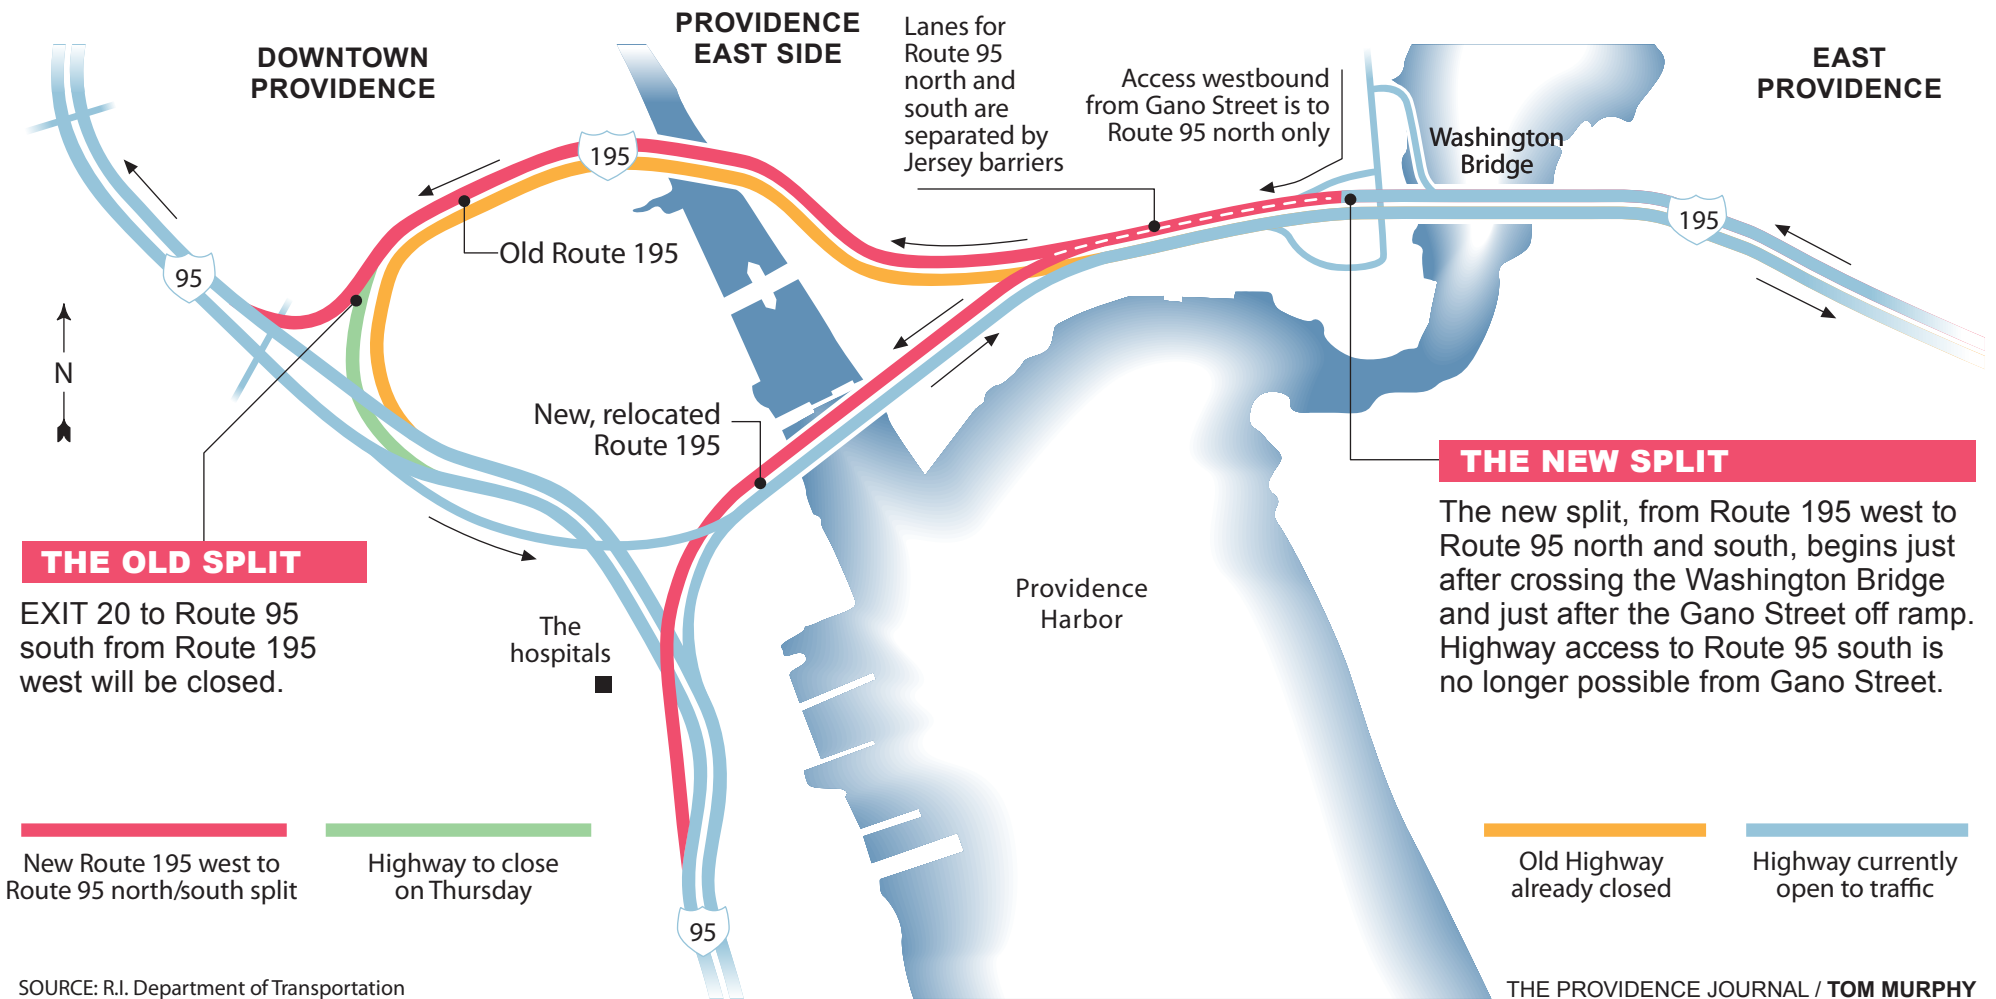

Route 195 west to Route 95 south to open

SOURCE: R.I. Department of Transportation

THE PROVIDENCE JOURNAL / TOM MURPHY