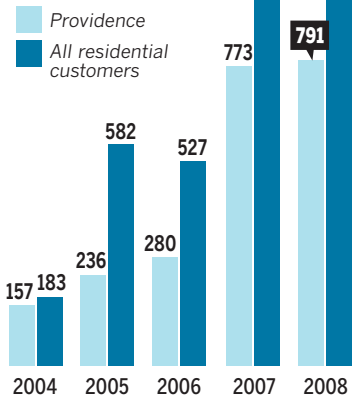

Water shutoffs

Water service terminations are on the rise, especially in Providence. This year, nearly 8 in 10 shutoffs occurred there.

Residential shutoffs through early June each year

SOURCE: Providence Water Supply Board