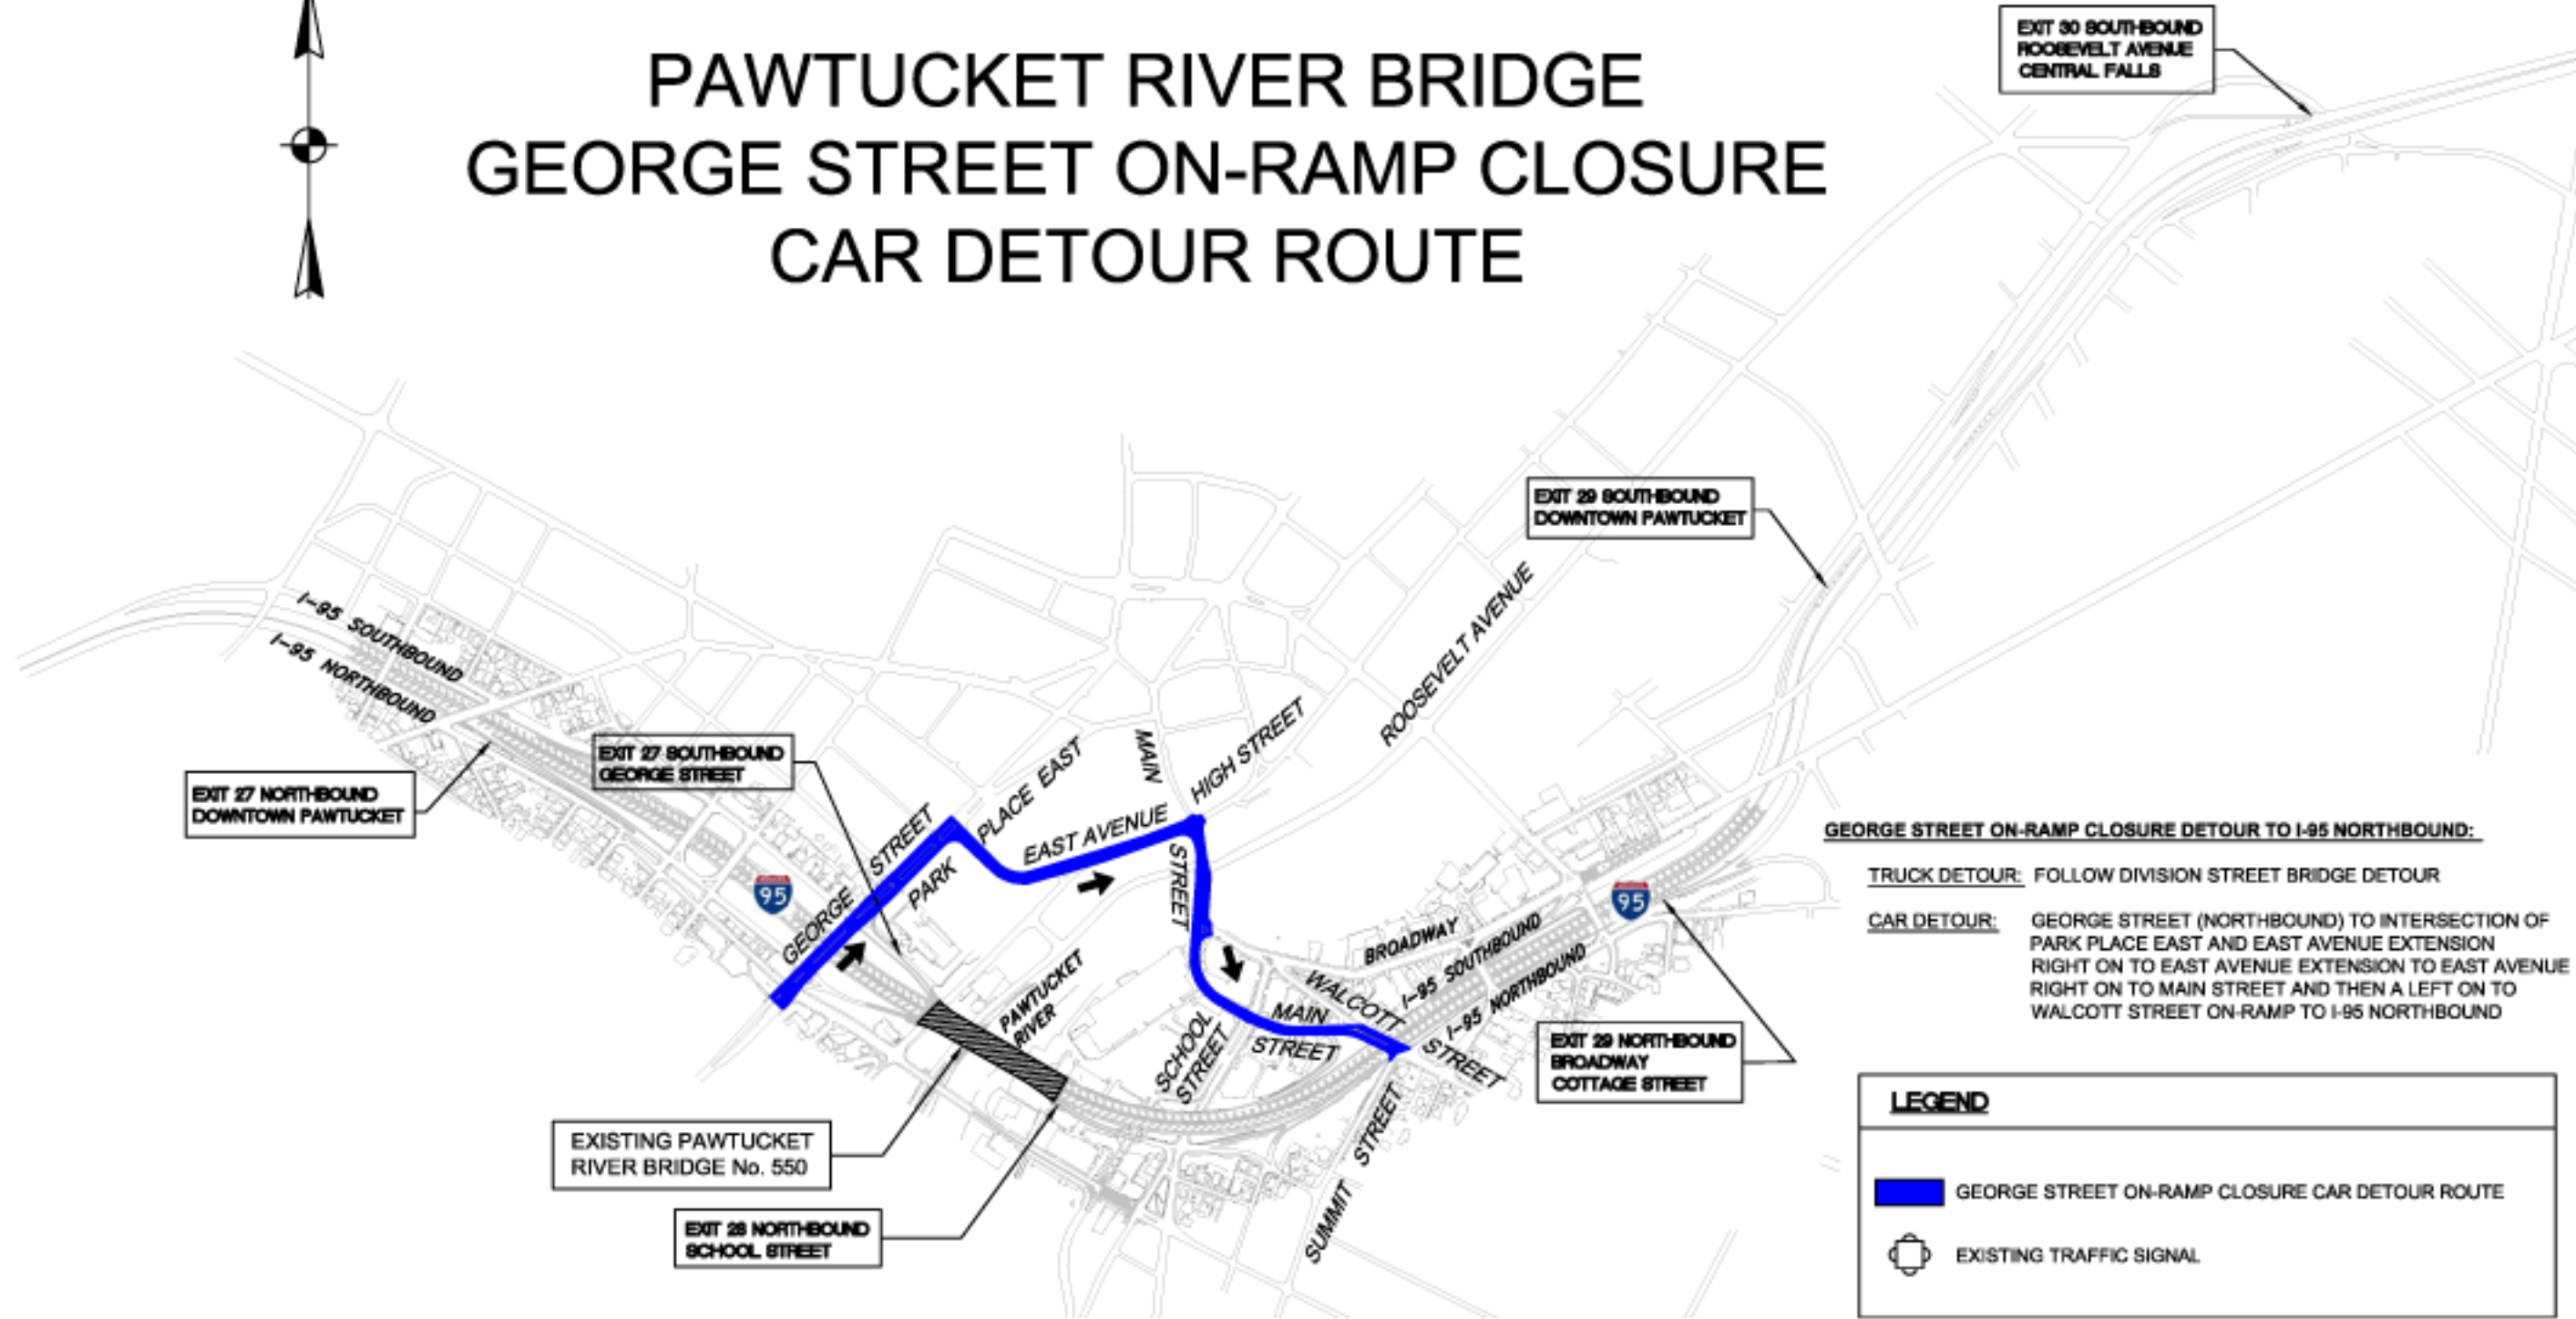

# PAWTUCKET RIVER BRIDGE GEORGE STREET ON-RAMP CLOSURE CAR DETOUR ROUTE

RHODE ISLAND  
DEPARTMENT OF TRANSPORTATION

CUSTOMER SERVICE: 222-2450  
WWW.DOT.STATE.RI.US

FOR CONTINUOUS UPDATES: WWW.DOT.STATE.RI.US  
RIDOT  
RI TRAVEL INFO: CALL 511  
TUNE INTO 1630 AM  
CUSTOMER SERVICE: 222-2450