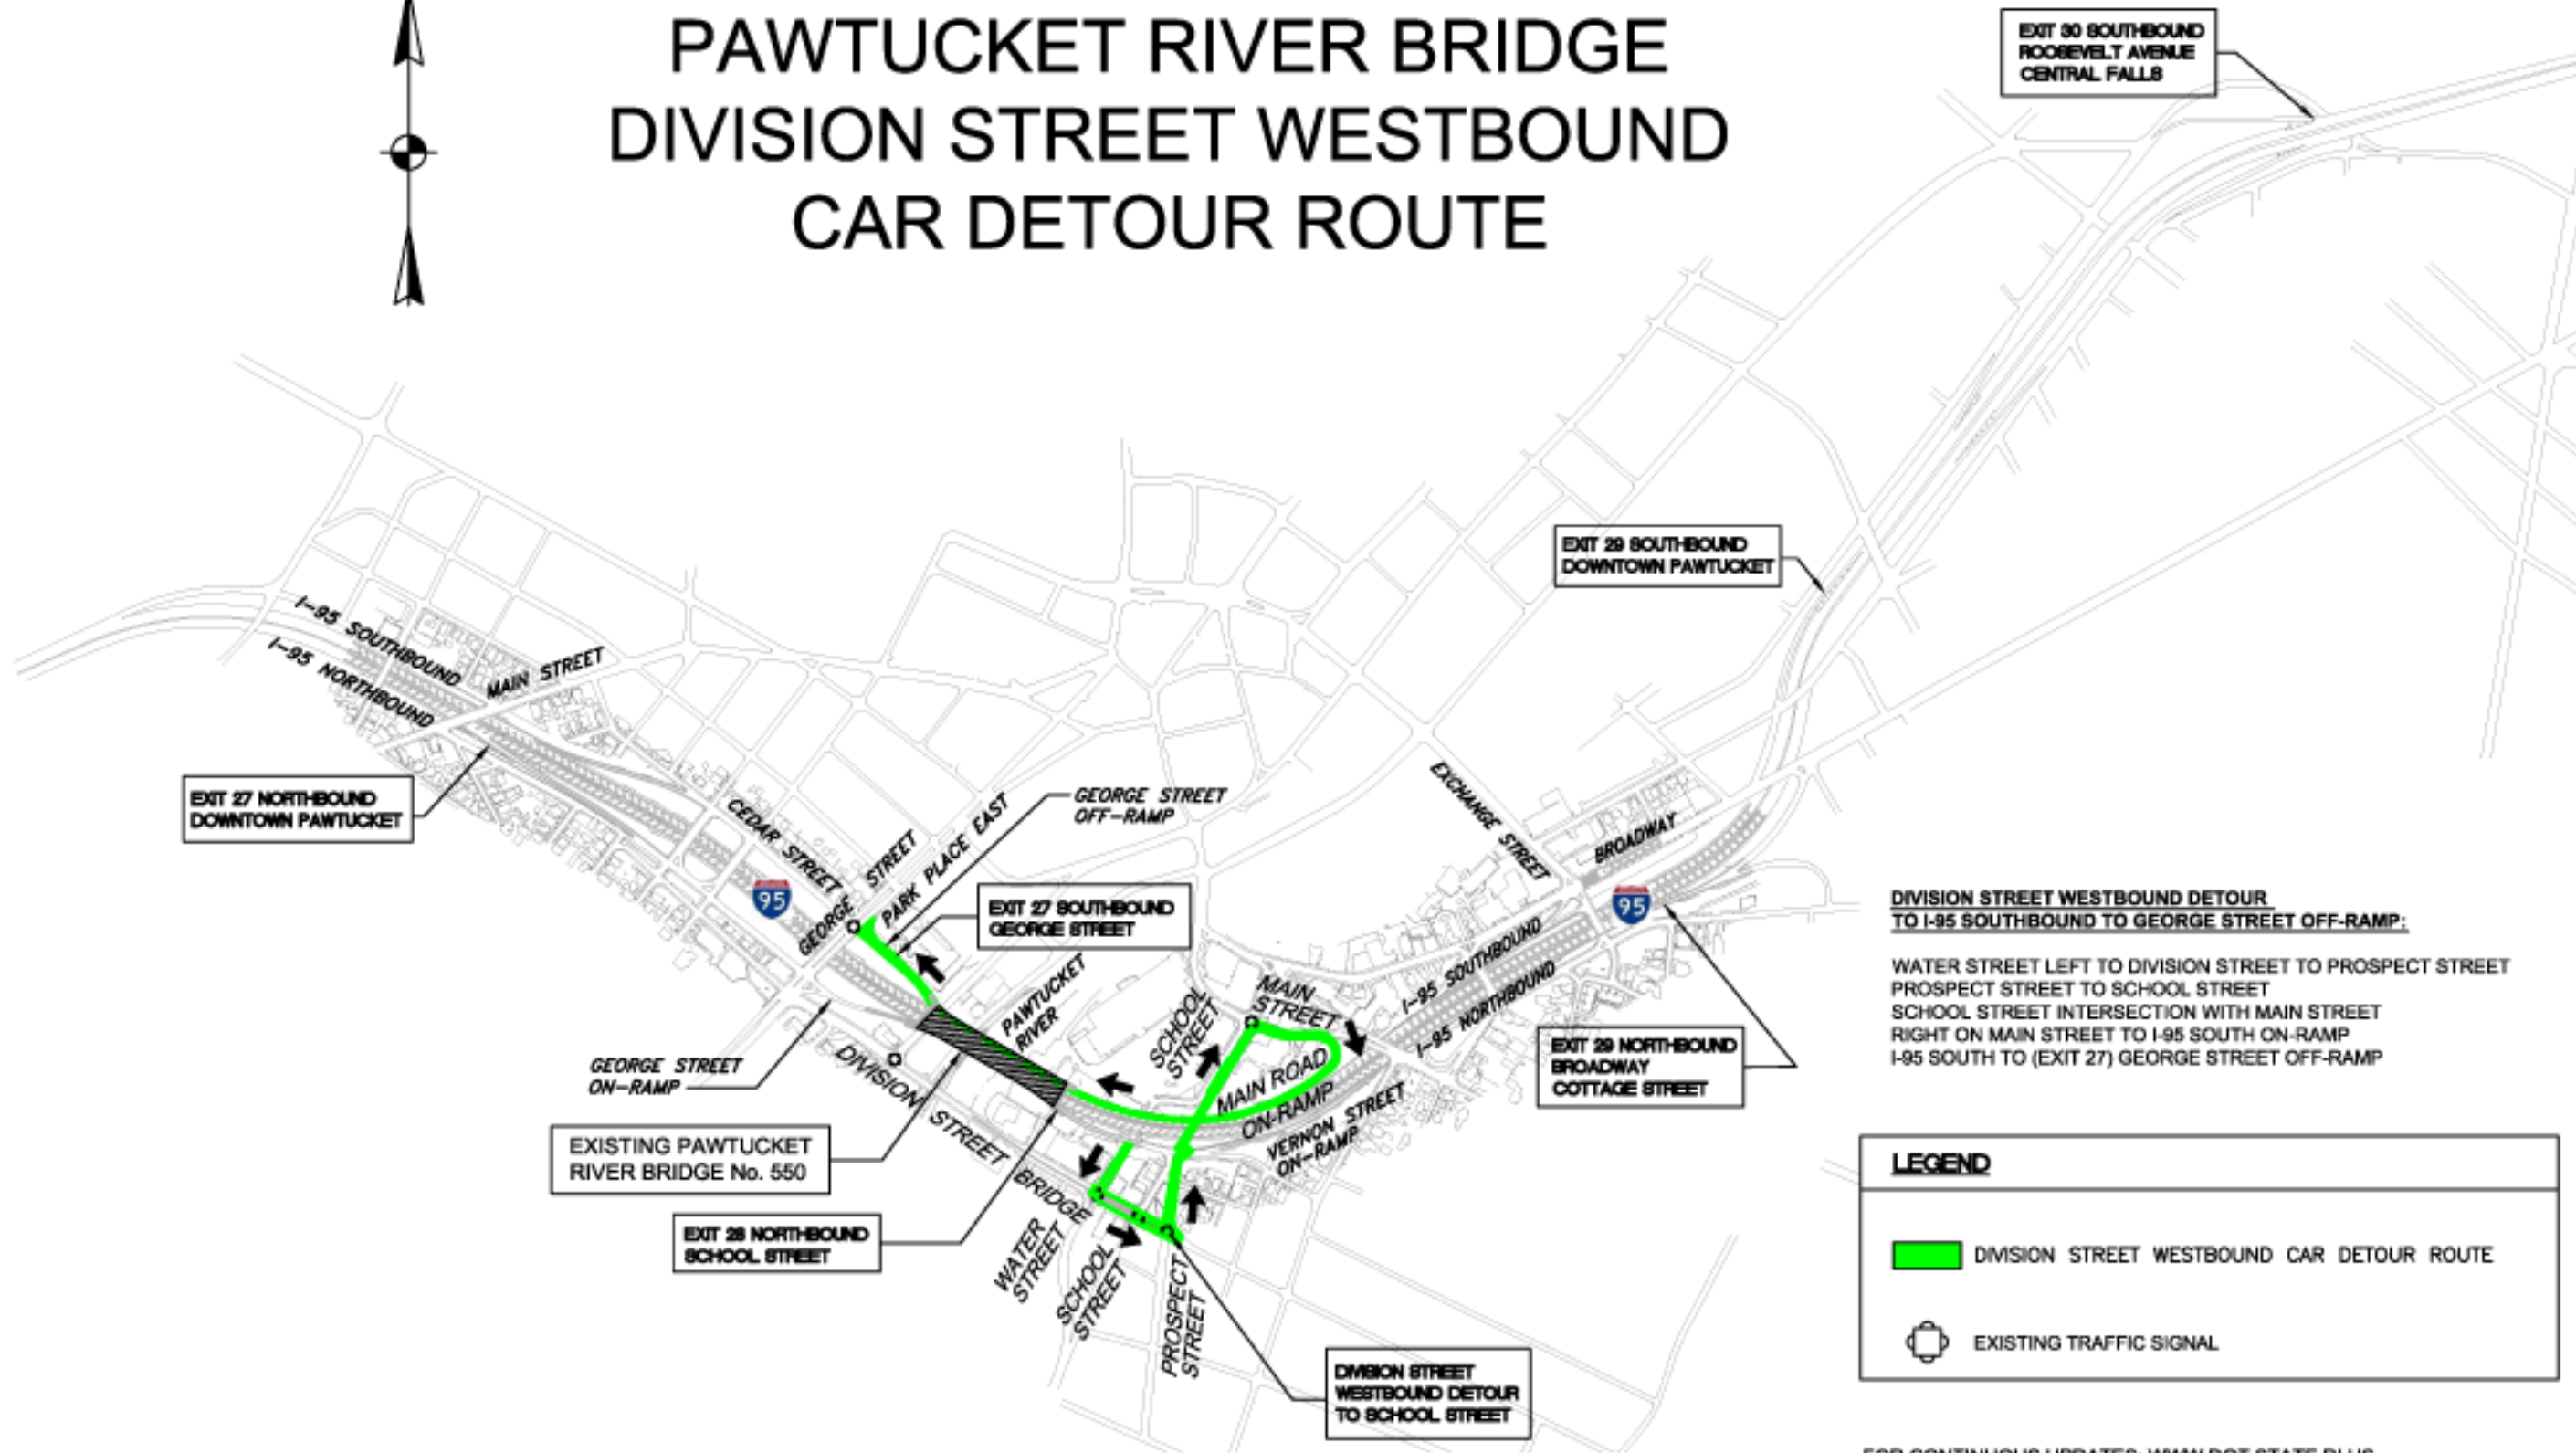

PAWTUCKET RIVER BRIDGE DIVISION STREET WESTBOUND CAR DETOUR ROUTE

RHODE ISLAND
DEPARTMENT OF TRANSPORTATION

CUSTOMER SERVICE: 222-2450
WWW.DOT.STATE.RI.US

FOR CONTINUOUS UPDATES: WWW.DOT.STATE.RI.US
 RIDOT
 RI TRAVEL INFO: CALL 511
 TUNE INTO 1630 AM
 CUSTOMER SERVICE: 222-2450